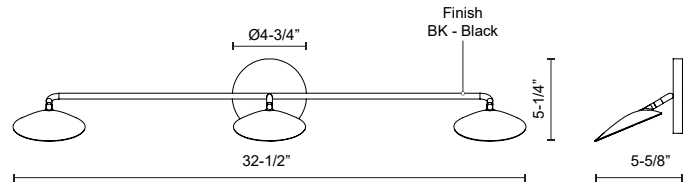

ROTAIRE VL90133

VANITY

PROJECT

SPECIFICATION DETAILS

Fixture Dimensions	W32-1/2" x H5-1/4" x E5-5/8"
Light Source	LED with DC Driver
Wattage	13W
Total Lumens	1190lm
Delivered Lumens	626lm
Voltage	120V
Color Temperature	3000K
CRI (Ra)	90CRI
Optional Color Temps	2700K - 5000K Available, Minimum Order Quantities Apply
LED Rated Life	50,000 hours
Dimming	100% - 10%, TRIAC or ELV Dimmer (Not Included)
Diffuser Details	Frosted acrylic diffuser
Shade Details	Cast Aluminum Shade
Location	Damp
Mounting Style	All Orientation; Wall;
CEC Title 24 JA8	Yes, JA8-2022
Energy Star Certified	Energy Star Compliant
Canopy Dimensions	D4-3/4" x E5/8"
Finish Option(s)	Black

* For custom options, consult factory for details.

* For warranty information, please visit www.kuzcolighting.com/warranty

DESCRIPTION

Influenced by natural forms of flora, the Rotaire collection is a culmination of minimalist sensibilities and natural inspirations. Designed to mimic the form and flow of flowers and vines, the strong stems of this collection create the perfect frame for the illumination from each "leaf". The Rotaire is sure to bloom in both small and large spaces alike.

KUZCO

CANADA: 19054 28TH AVENUE - SURREY, BC V3Z 6M3

USA: 3035 E. LONE MOUNTAIN ROAD - LAS VEGAS, NV 89081

WWW.KUZCOLIGHTING.COM

© 2021 KUZCO LIGHTING. ALL RIGHTS RESERVED.

COMMENT